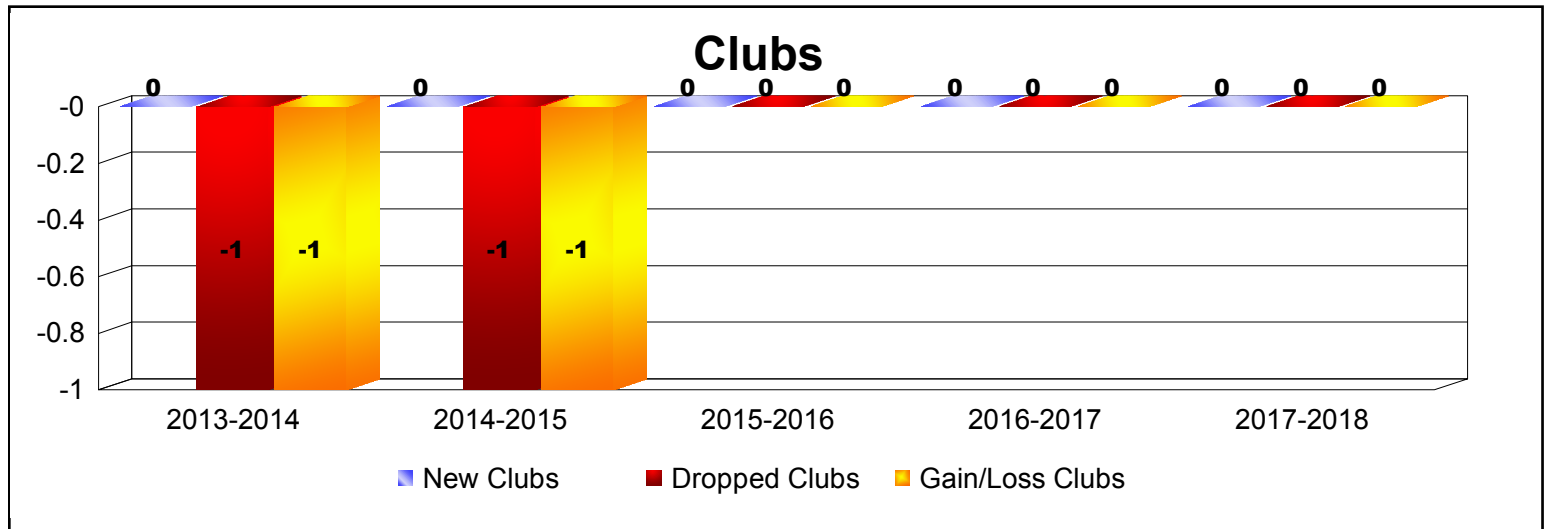

Year	New Clubs	Dropped Clubs	Gain/ Loss Clubs	New Members	Charter Members	Reinstate Members	Transfer Members	Total Member Added	Total Members Dropped	Gain/ Loss Members
2013-2014	0	-1	-1	107	1	7	13	128	-146	-18
2014-2015	0	-1	-1	109	0	3	6	118	-110	8
2015-2016	0	0	0	107	0	11	8	126	-128	-2
2016-2017	0	0	0	116	0	5	5	126	-137	-11
2017-2018	0	0	0	115	0	10	12	137	-163	-26
Average	0	0	0	111	0	7	9	127	-137	-10

Year	New Clubs	Dropped Clubs	Gain/ Loss Clubs	New Members	Charter Members	Reinstate Members	Transfer Members	Total Member Added	Total Members Dropped	Gain/ Loss Members
2013-2014	0	0	0	0	0	0	0	0	0	0
2014-2015	0	0	0	0	0	0	0	0	0	0
2015-2016	0	0	0	0	0	0	0	0	0	0
2016-2017	0	0	0	0	0	0	0	0	0	0
2017-2018	0	0	0	0	0	0	0	0	-2	-2
Average	0	0	0	0	0	0	0	0	0	0