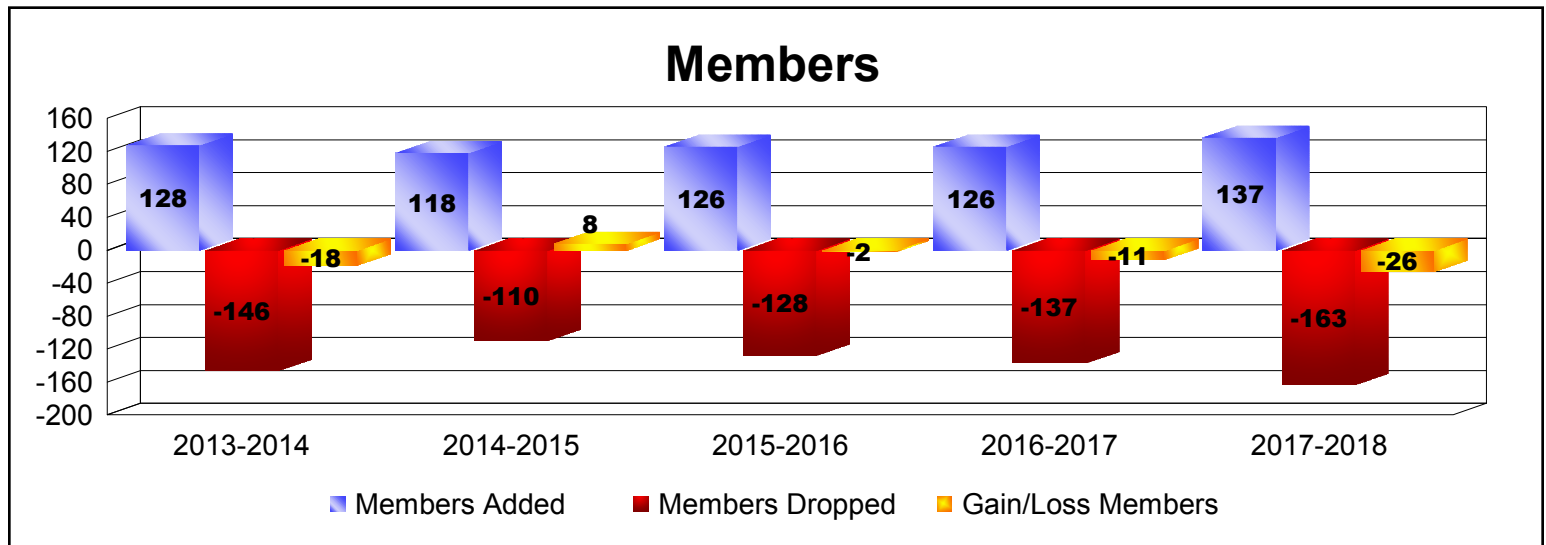

Year	New Clubs	Dropped Clubs	Gain/ Loss Clubs	New Members	Charter Members	Reinstate Members	Transfer Members	Total Member Added	Total Members Dropped	Gain/ Loss Members
2013-2014	0	-1	-1	107	1	7	13	128	-146	-18
2014-2015	0	-1	-1	109	0	3	6	118	-110	8
2015-2016	0	0	0	107	0	11	8	126	-128	-2
2016-2017	0	0	0	116	0	5	5	126	-137	-11
2017-2018	0	0	0	115	0	10	12	137	-163	-26
Average	0	0	0	111	0	7	9	127	-137	-10

Year	New Clubs	Dropped Clubs	Gain/ Loss Clubs	New Members	Charter Members	Reinstate Members	Transfer Members	Total Member Added	Total Members Dropped	Gain/ Loss Members
2013-2014	0	0	0	0	0	0	0	0	0	0
2014-2015	0	0	0	0	0	0	0	0	0	0
2015-2016	0	0	0	0	0	0	0	0	0	0
2016-2017	0	0	0	0	0	0	0	0	0	0
2017-2018	0	0	0	0	0	0	0	0	-2	-2
Average	0	0	0	0	0	0	0	0	0	0