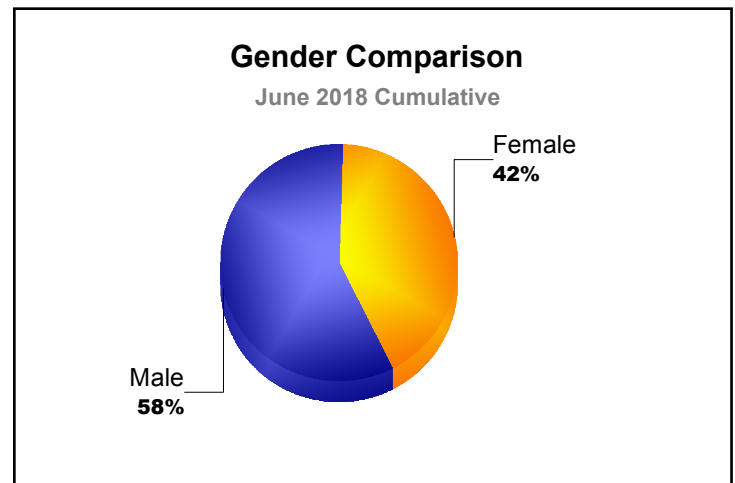

Year	New Clubs	Dropped Clubs	Gain/ Loss Clubs	New Members	Charter Members	Reinstate Members	Transfer Members	Total Member Added	Total Members Dropped	Gain/ Loss Members
2013-2014	0	-1	-1	107	1	7	13	128	-146	-18
2014-2015	0	-1	-1	109	0	3	6	118	-110	8
2015-2016	0	0	0	107	0	11	8	126	-128	-2
2016-2017	0	0	0	116	0	5	5	126	-137	-11
2017-2018	0	0	0	115	0	10	12	137	-163	-26
Average	0	0	0	111	0	7	9	127	-137	-10