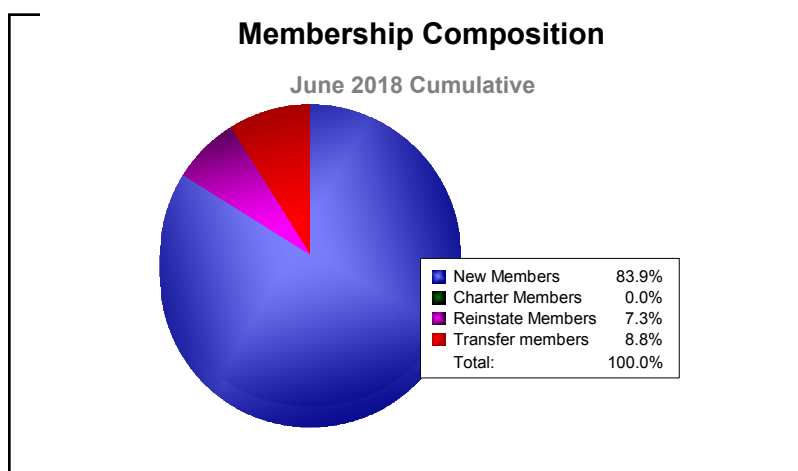

Year	New Clubs	Dropped Clubs	Gain/ Loss Clubs	New Members	Charter Members	Reinstate Members	Transfer Members	Total Member Added	Total Members Dropped	Gain/ Loss Members
2013-2014	0	-1	-1	107	1	7	13	128	-146	-18
2014-2015	0	-1	-1	109	0	3	6	118	-110	8
2015-2016	0	0	0	107	0	11	8	126	-128	-2
2016-2017	0	0	0	116	0	5	5	126	-137	-11
2017-2018	0	0	0	115	0	10	12	137	-163	-26
Average	0	0	0	111	0	7	9	127	-137	-10

Year	New Clubs	Dropped Clubs	Gain/ Loss Clubs	New Members	Charter Members	Reinstate Members	Transfer Members	Total Member Added	Total Members Dropped	Gain/ Loss Members
2013-2014	0	0	0	0	0	0	0	0	0	0
2014-2015	0	0	0	0	0	0	0	0	0	0
2015-2016	0	0	0	0	0	0	0	0	0	0
2016-2017	0	0	0	0	0	0	0	0	0	0
2017-2018	0	0	0	0	0	0	0	0	-2	-2
Average	0	0	0	0	0	0	0	0	0	0